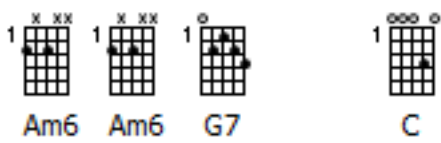

(yesterday)

Musical notation for measures 1 and 2. The piece is in C major, 4/4 time, with a tempo of 120. A guitar chord diagram for C major is shown at the top left. The notation includes a treble clef and a bass clef. Measure 1 contains a quarter note G4 and a half note chord of C major (C4, E4, G4). Measure 2 contains a quarter note A4 and a half note chord of C major (C4, E4, G4).

Musical notation for measures 3, 4, and 5. A guitar chord diagram for C major is shown at the top left. Measure 3 contains a quarter note G4 and a half note chord of C major (C4, E4, G4). Measure 4 contains a quarter note A4 and a half note chord of C major (C4, E4, G4). Measure 5 contains a quarter note G4 and a half note chord of C major (C4, E4, G4).

Musical notation for measures 6, 7, and 8. Measure 6 contains a quarter note G4 and a half note chord of C major (C4, E4, G4). Measure 7 contains a quarter note A4 and a half note chord of C major (C4, E4, G4). Measure 8 contains a quarter note G4 and a half note chord of C major (C4, E4, G4).

9

1 0 0 0 0 0 0 7 0 5 5 0 1 7 5
 0 0 0 0 0 0 0 0 2 0 2 0 0
 0 0 0 0 0 2 2 2 2 0 2 0 0 2

12

5 3 5 0 3 3 7 3 1 0 7 0 5 5 0 1 7 5
 2 2 2 0 0 3 3 0 0 0 0 2 0 2 0 0
 2 2 0 0 0 0 7 2 2 2 2 0 2 0 0 2

16

5 3 7 0 3 1
 2 2 5 0 3 3
 2 2 2 5 0 0 4
 2 2 0 0 0 0 0